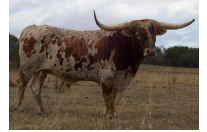

LCL Ice Man

Date of Birth: 02/22/2022
Registration 1: Pending

TTT: 79.5000 on 10/13/2024

LCL Ice Man

RC TSUNAMI 2

Concealed Weapon

Sharp Shooter 542

HORSESHOE J EXAMPLE